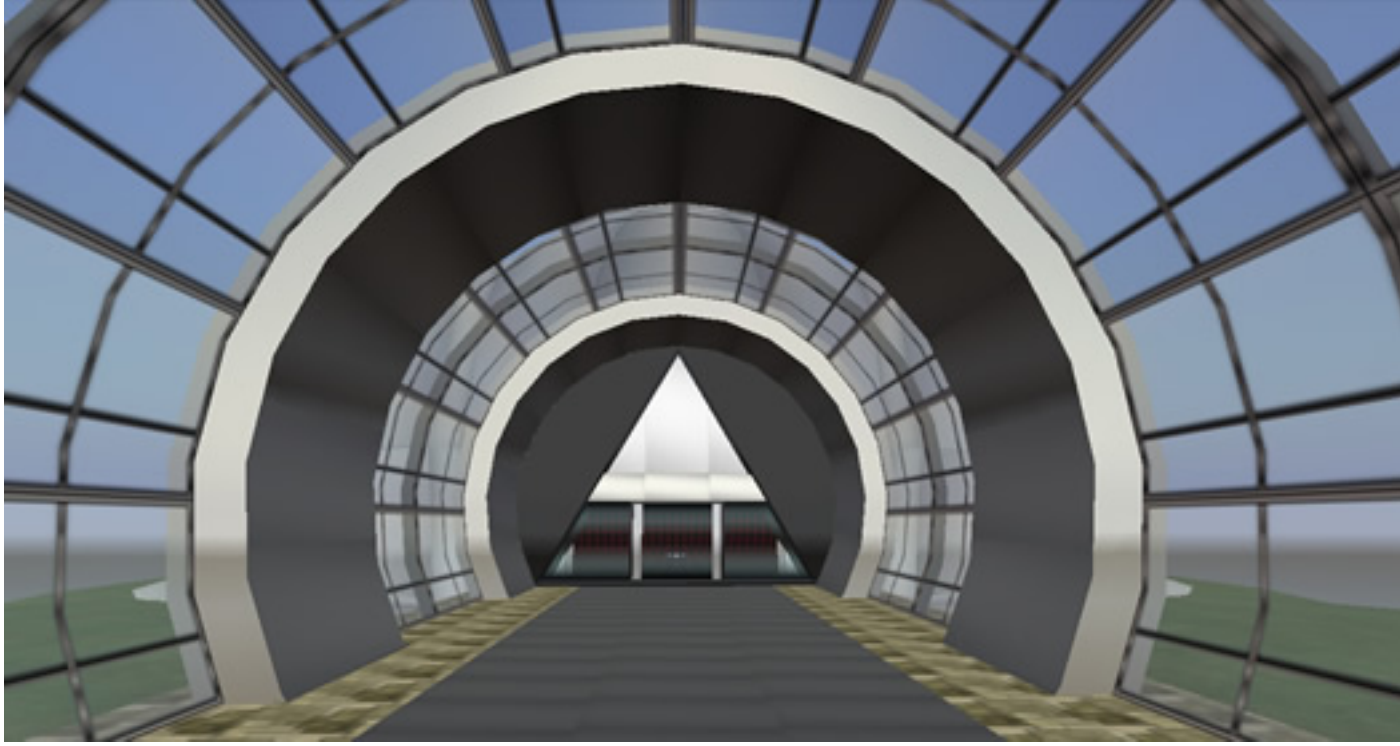

Second Life

Let There Be Night has a presence in Second Life on the Astronomy 2009 Island.

Below is a mockup of the LTBN building on Second Life. The finished product resides at the Astronomy 2009 island at <http://slurl.com/secondlife/Astronomy%202009/196/221/28>.

Courtyard image courtesy of Jim Sweitzer.

Copyright © 2008 Chuck Bueter. Design by [Andreas Viklund](#).