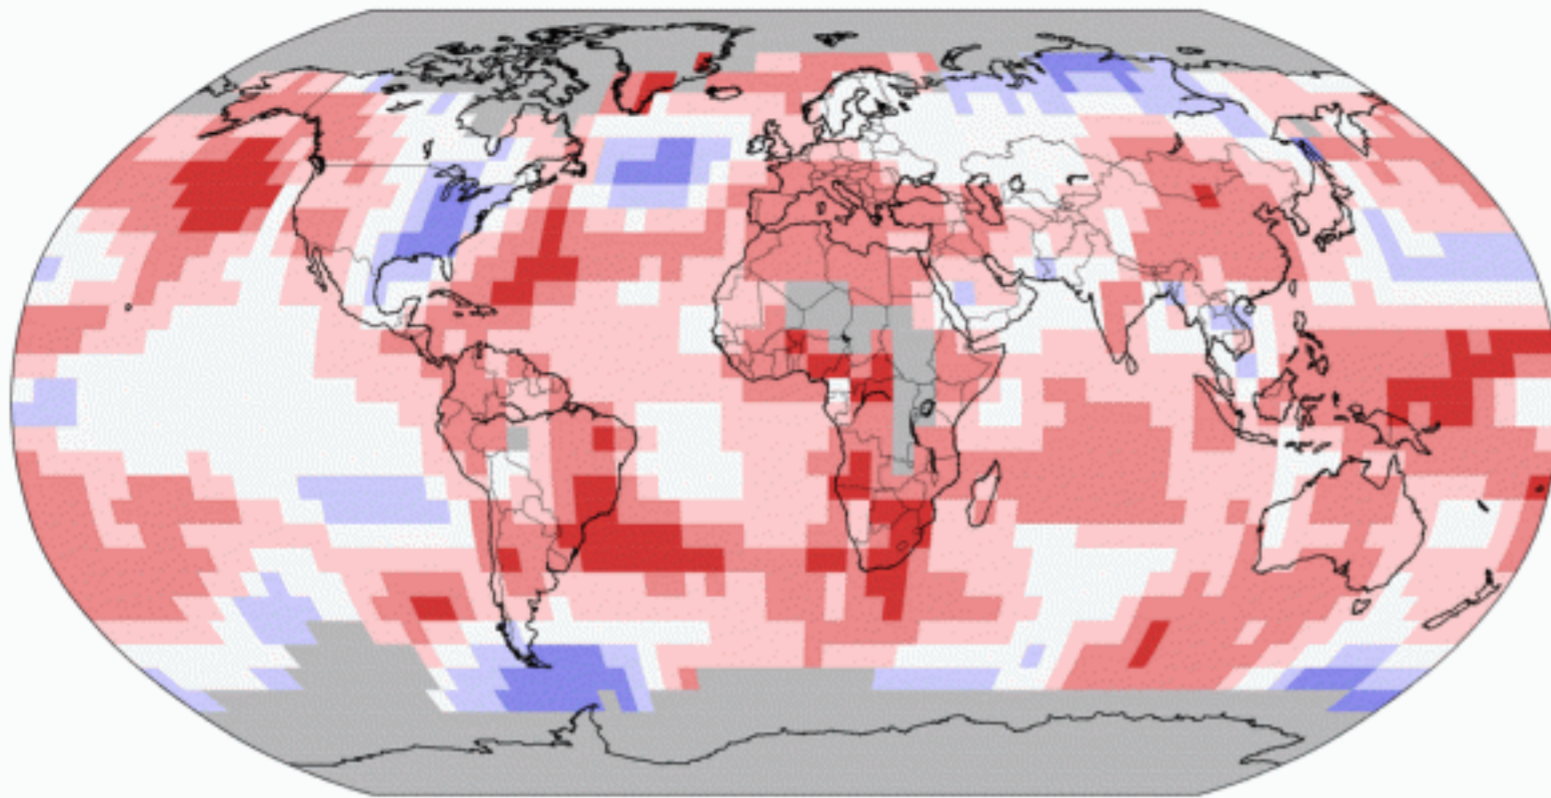

Land & Ocean Temperature Percentiles Jan 2014

NOAA's National Climatic Data Center

Data Source: GHCN-M version 3.2.2 & ERSST version 3b

Wed Feb 12 07:43:39 EST 2014

[« Previous](#)

[Next »](#)

▼ 2014

- October
- September
- August
- July
- May
- April

▼ March

[Sun Funnel](#)

[Welcome Spring](#)

[2014 Michiana Star Party](#)

[Conservatory to Observatory](#)

[Lunar Eclipse Shadows](#)

[Landing at the Wrong Airport](#)

[South Bend is good. Honest.](#)

[Tax Day Eclipse](#)

[Time Stamp-March 2014](#)

[Green Things From Space](#)

[Spring Forward](#)

[Overnight in the Greenhouse](#)

▶ February

▶ January

▶ 2013

▶ 2012

Tags