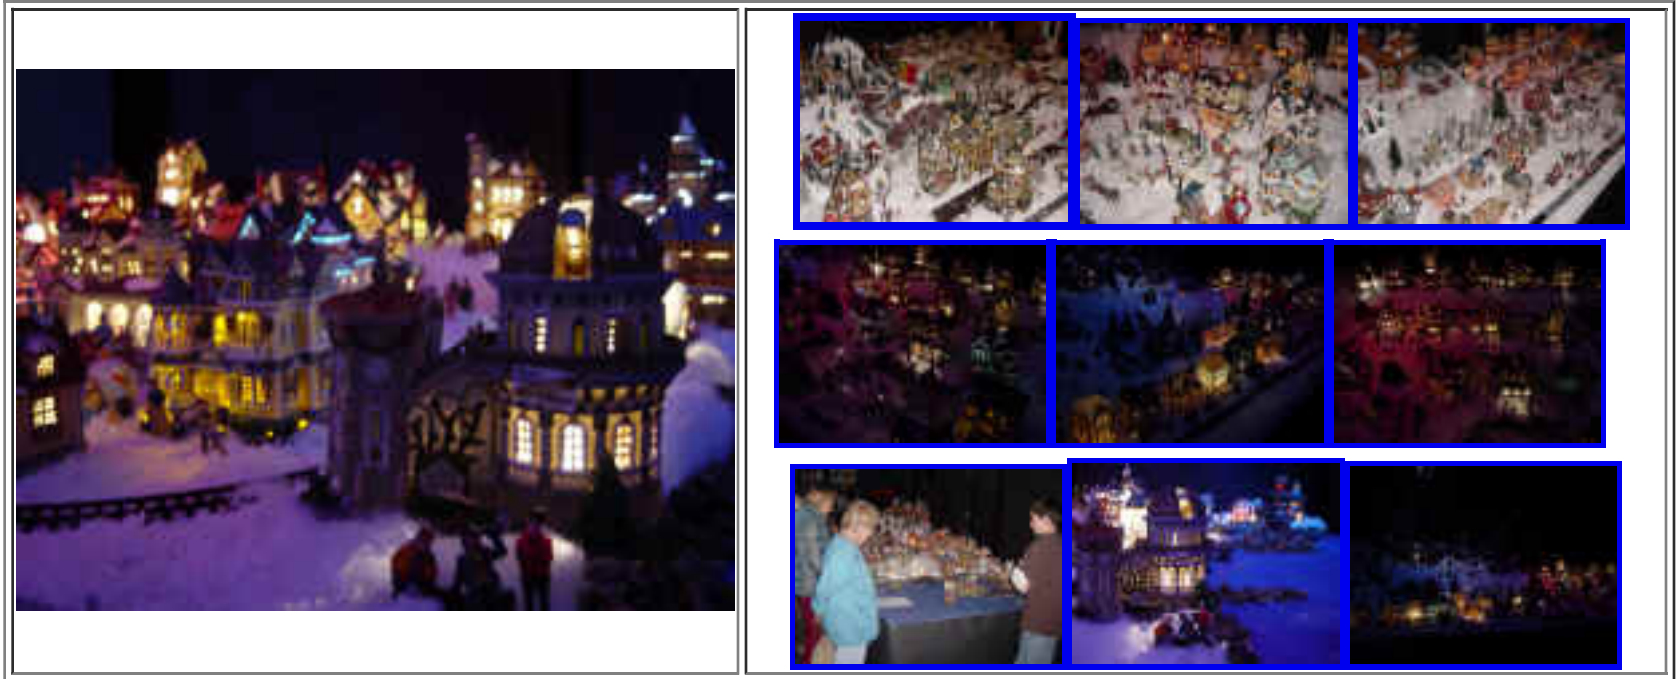

PHM Planetarium & Air/Space Museum *Winter Village*

The *Winter Village* display is a highlight of the December holiday celebrations. See [Schedule](#) for seasonal programs.

www.transitofvenus.org

Copyright ©2003-2008 [Chuck Bueter](#). All rights reserved.