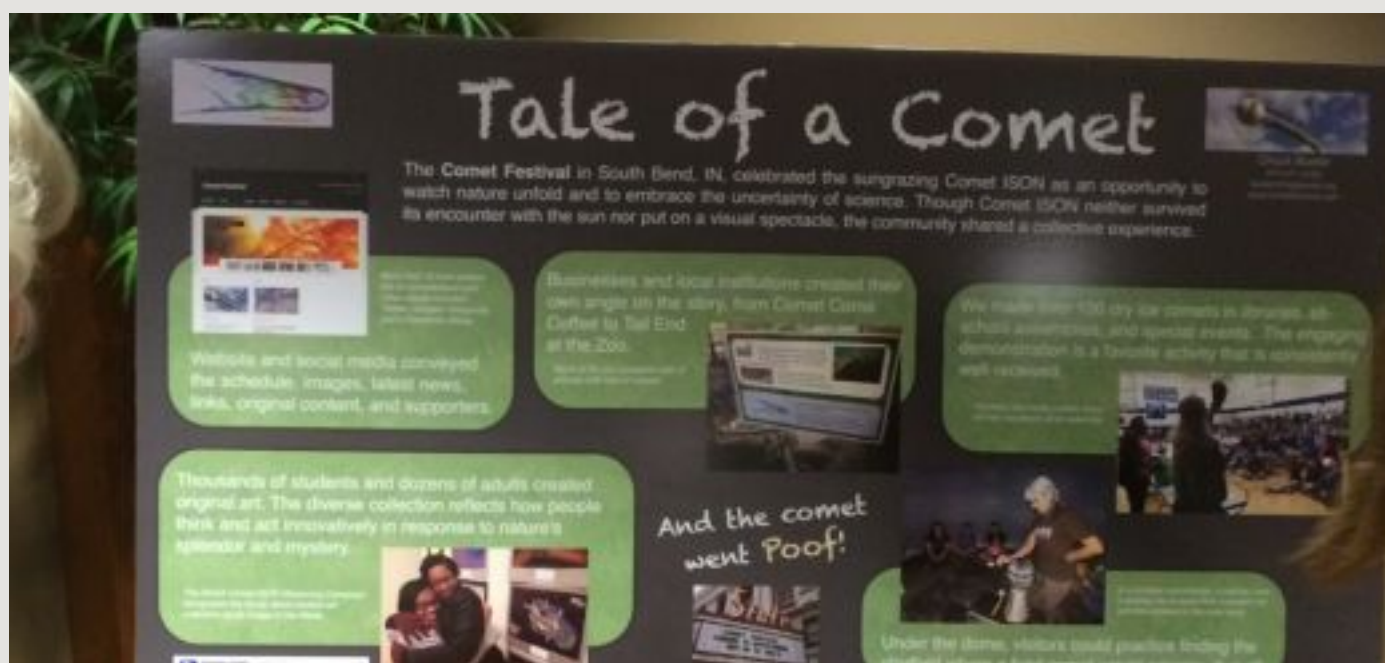

February 3, 2015

- [Home](#)
- [About » »](#)
- [Press Releases » »](#)
- [Search](#)
- [Calendar](#)

[Comet Festival](#)

November 28-December 8, 2013

South Bend, Indiana

- [IntroductionComet or Bust!](#)
- [EventsA community celebrates](#)
- [CometsIcy visitors](#)
- [PlanningJoin us](#)
- [SupportersMaking it happen](#)
- [Comet Quest!A quirky comet treasure hunt.](#)

[Home](#) » [Events](#)

Events

[Tale of a Comet](#)

November 2, 2014 //

"Tale of a Comet" poster sums up the Comet Festival experience.

[Winding Down](#)

December 21, 2013 //

The Comet Festival winds down after an extraordinary community ride.

[Comet Festival Art Exhibit](#)

December 14, 2013 //

Artists from the South Bend community create art to celebrate Comet ISON's expedition around the sun.

[Exhibit: Comets in Pastel](#)

December 12, 2013 //

[Yoga Under the Stars](#)

December 5, 2013 //

Enjoy yoga under the stars of a portable planetarium at the State Theater in South Bend, IN, on Saturday, December 7, at 8:30 a....

[Telescope Clinic on Dec. 7](#)